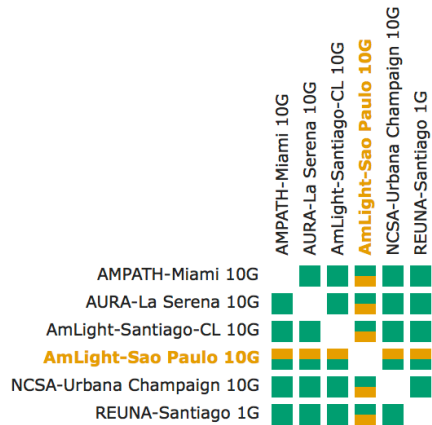

Performance Measurement @ AmLight

perfSONAR

LSST PerfSonar: Feb/2016

Primary Path – Openflow at AmLight via Switch 1

Backup Path – Openflow at AmLight via Switch 2

Physical Link – 10G – AmLight & AMPATH

Other Physical Links

Performance Tests

- One Way Delay/ Round Trip Time
- 10G UDP Bandwidth Tests (Every 4 hours) (AURA not participating)
- TCP Bandwidth Tests (Every 4 hours)
- 1G UDP Bandwidth Tests between REUNA and AURA (every 24 hours)

AmLight Maddash Portal

My AmLight: Network Dashboard

☰ Dashboards ☰ Reports ⚙ Settings ↶ External Resources

AmLight LSST Dashboard

AmLight LSST - One-way Delay Between LSST Hosts IPv4

■ Loss rate is ≤ 0.01 ■ Loss rate is ≥ 0.01 ■ Loss rate is ≥ 0.1 ■ Unable to retrieve data ■ Check has not yet run

⚠ Found a total of 1 problem involving 1 host in the grid

<http://ps-dashboard.ampath.net>