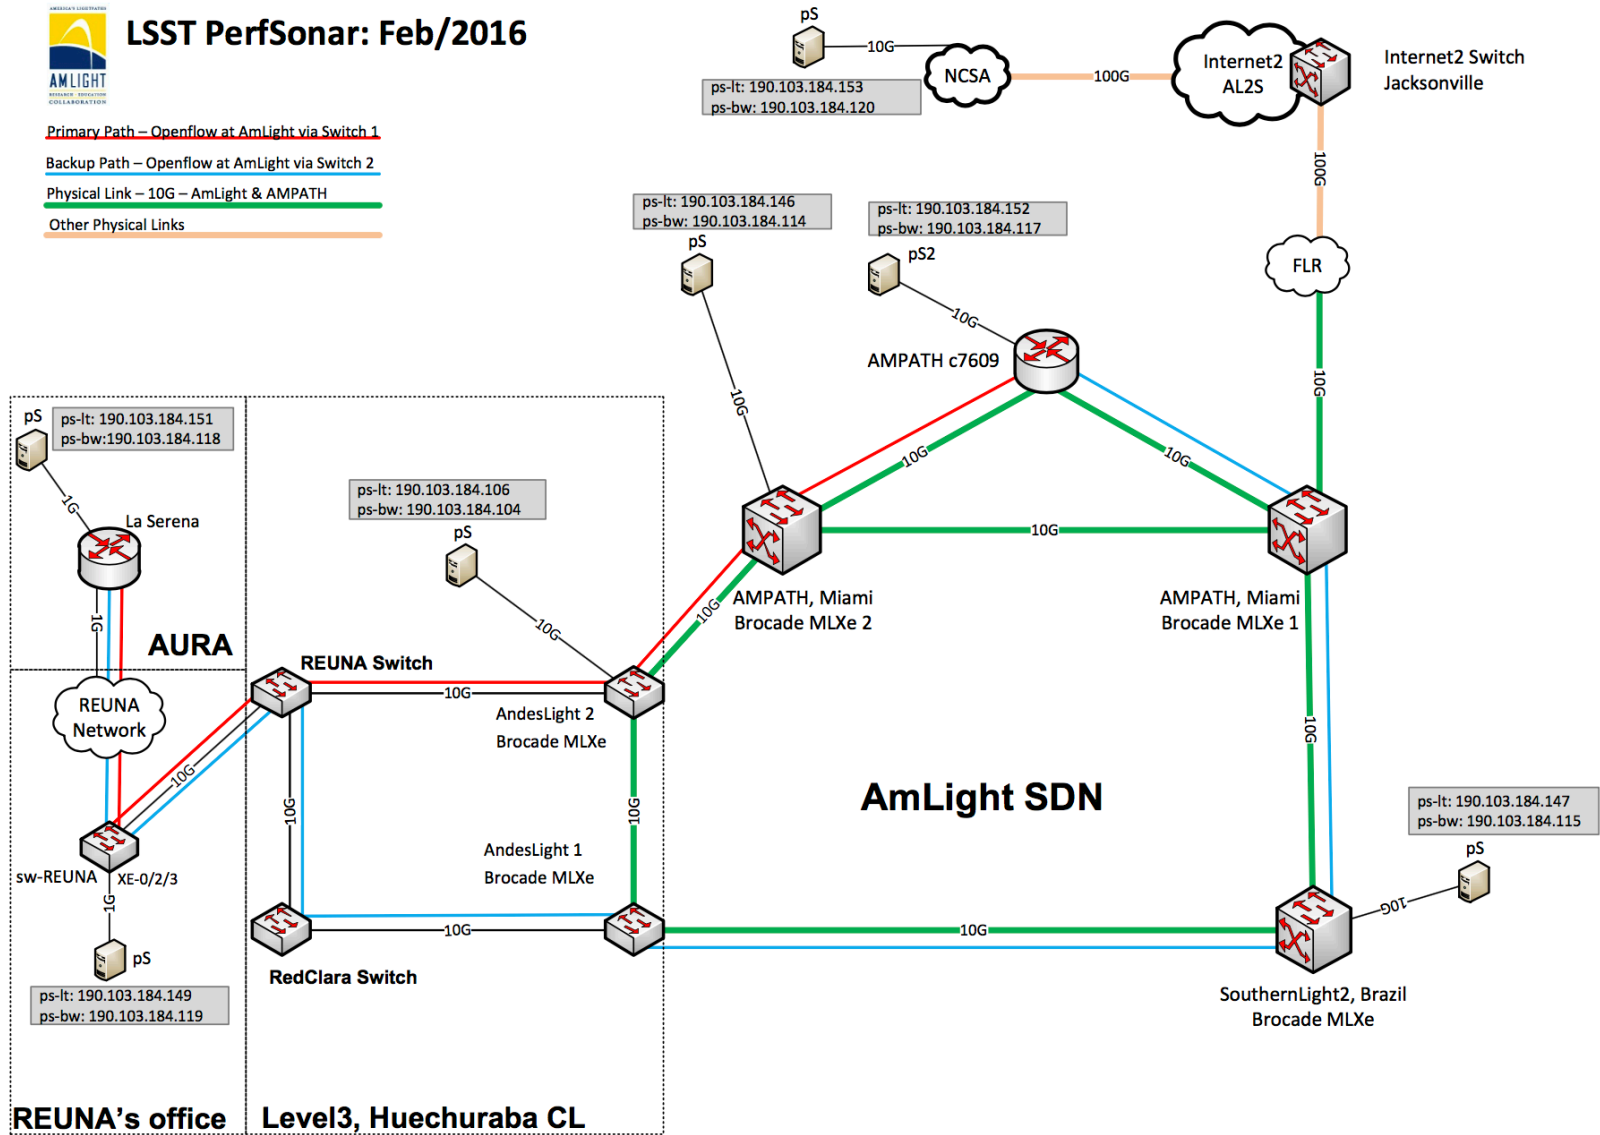

Performance Measurement @ AmLight

perfSONAR

LSST PerfSonar: Feb/2016

Primary Path – Openflow at AmLight via Switch 1

Backup Path – Openflow at AmLight via Switch 2

Physical Link – 10G – AmLight & AMPATH

Other Physical Links

Performance Tests

- One Way Delay/ Round Trip Time
- 10G UDP Bandwidth Tests (Every 4 hours) (AURA not participating)
- TCP Bandwidth Tests (Every 4 hours)
- 1G UDP Bandwidth Tests between REUNA and AURA (every 24 hours)

AmLight Maddash Portal

My AmLight: Network Dashboard

☰ Dashboards ☰ Reports ⚙ Settings ↶ External Resources

AmLight LSST Dashboard

AmLight LSST - One-way Delay Between LSST Hosts IPv4

■ Loss rate is ≤ 0.01 ■ Loss rate is ≥ 0.01 ■ Loss rate is ≥ 0.1 ■ Unable to retrieve data ■ Check has not yet run